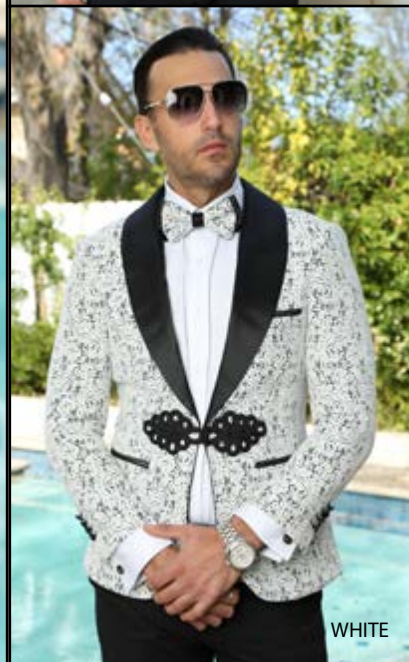

RED

BLUE

LAVENDER

RED

BLACK

ROYAL

WHITE

LACE SPORT COAT BLAZER
MODERN FIT MZN-114 , MZN-106, MZN-107