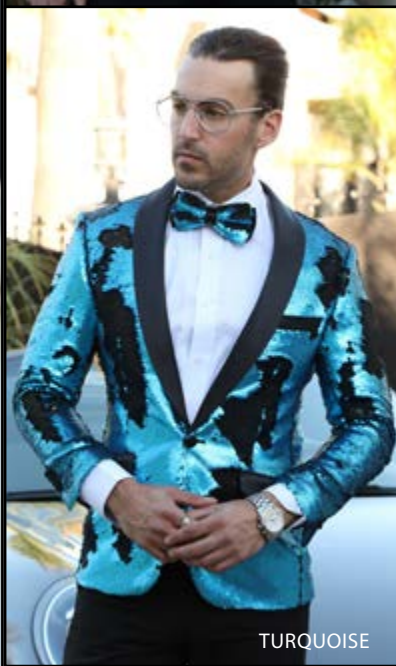

RED

FUSCHIA

SEQUIN SPORT COAT BLAZER
SLIM FIT MZE-142

BLACK

BLUE

TURQUOISE

PURPLE

SEQUIN SPORT COAT BLAZER
SLIM FIT MZE-142