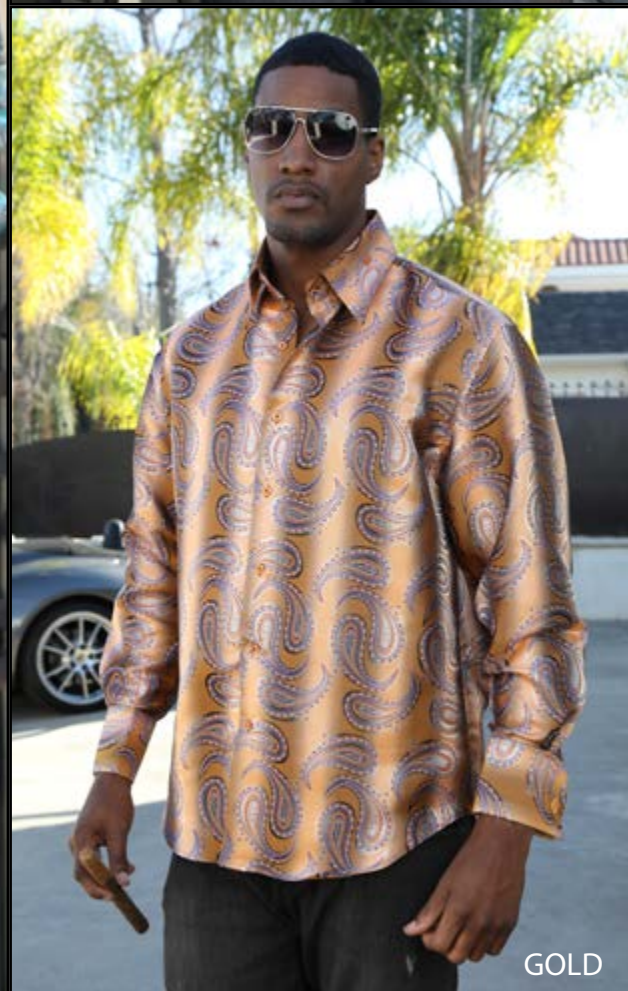

BLUE

LONG SLEEVE SHIRT
MZT-270

LONG SLEEVE SHIRT
MZT-271

AQUA

BLUE

GOLD

LAVENDER

SKY