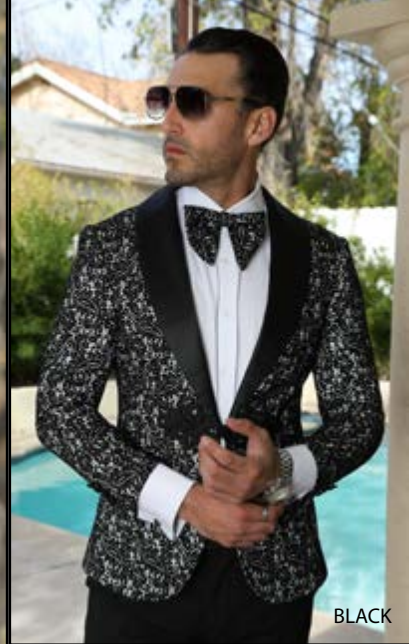

RED

BLUE

LAVENDER

RED

BLACK

ROYAL

WHITE

LACE SPORT COAT BLAZER
MODERN FIT MZN-114 , MZN-106, MZN-107