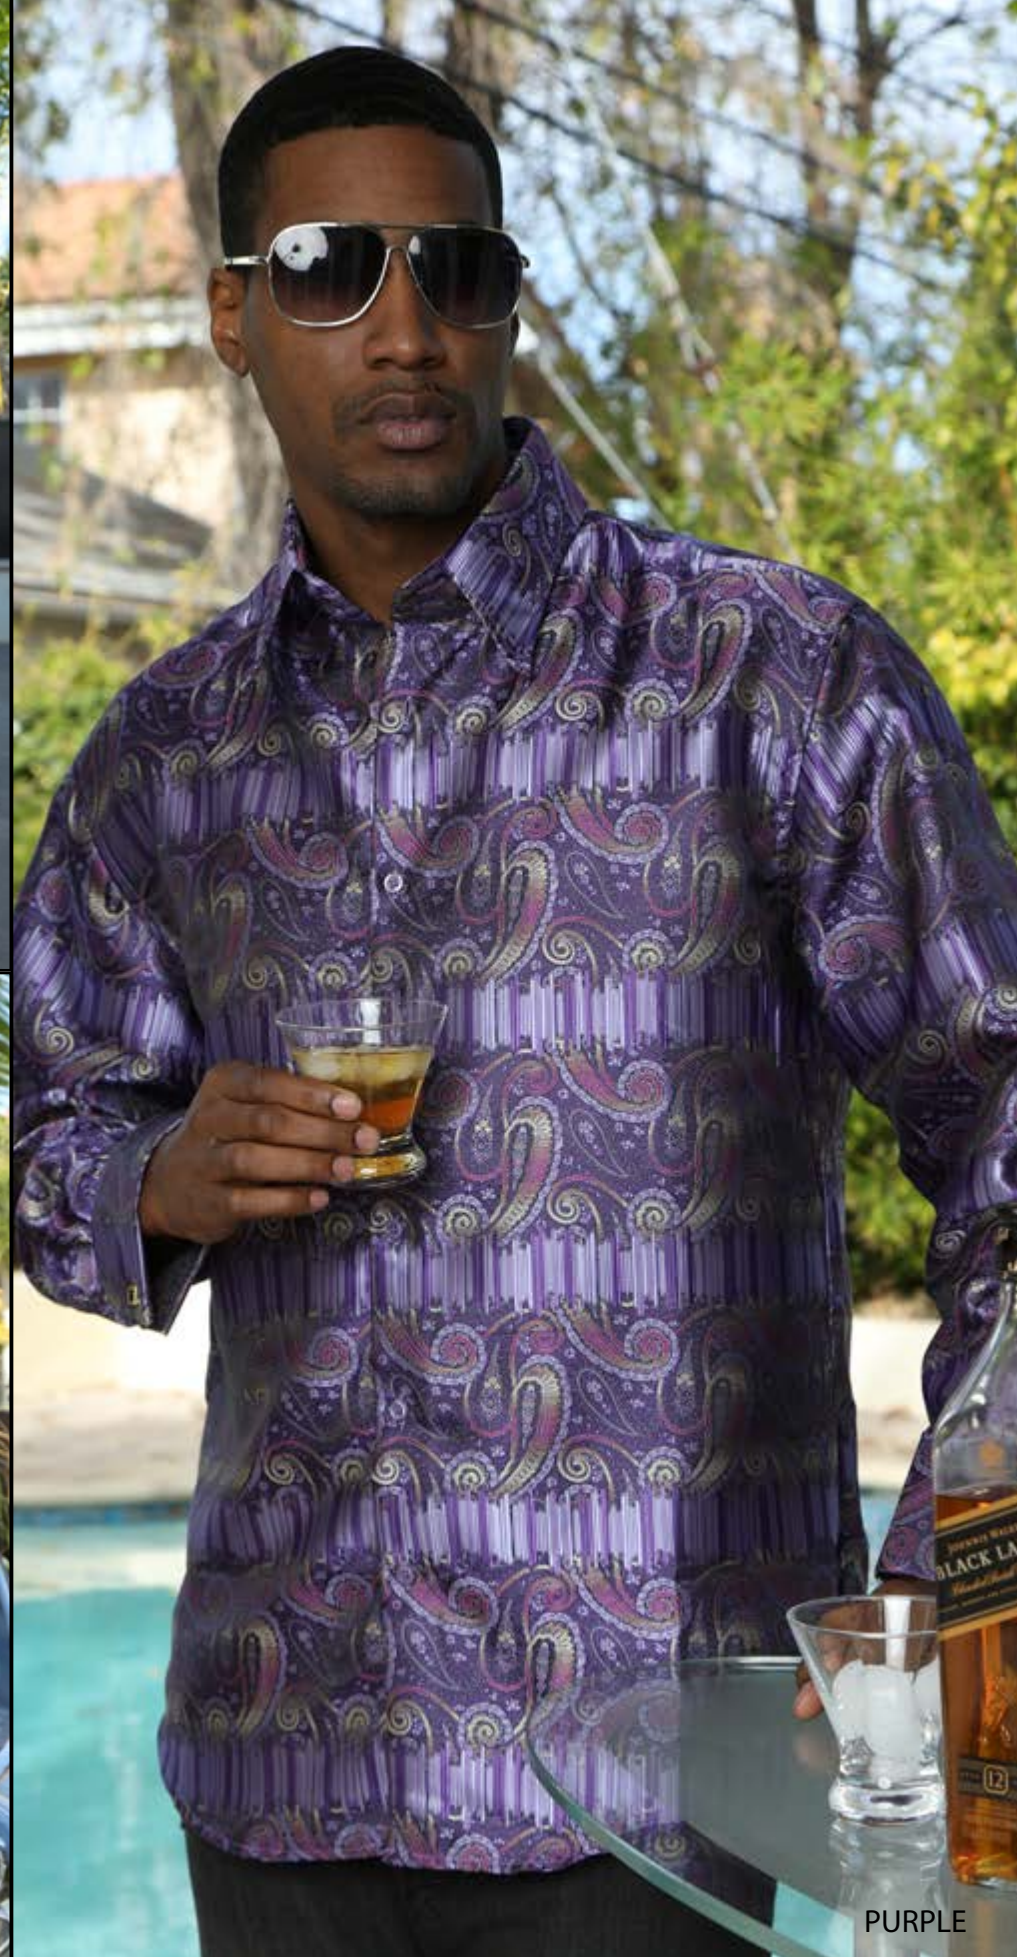

LONG SLEEVE SHIRT
MZT-275

BLACK

NAVY

CREAM

SKY

BLACK

PURPLE

RED