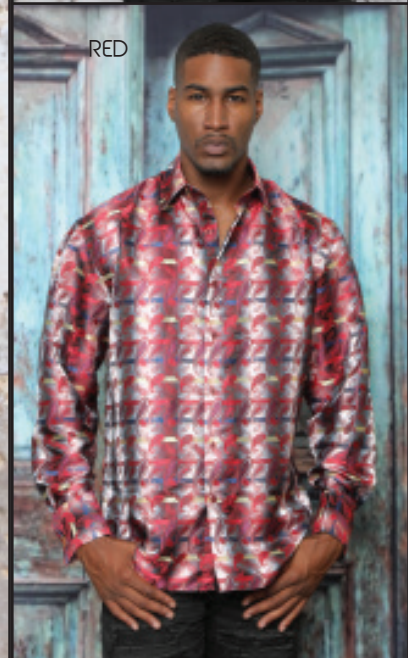

WOVEN LONG SLEEVE SHIRT
MZT-284 BLACK

BLUE

WOVEN LONG SLEEVE SHIRT
MZT-285 TAN

NAVY

WOVEN LONG SLEEVE SHIRT
MZT-288 BLACK

LONG SLEEVE SHIRT
MZT-295 BLACK

WOVEN LONG SLEEVE SHIRT
MZT-289 GOLD

BLACK